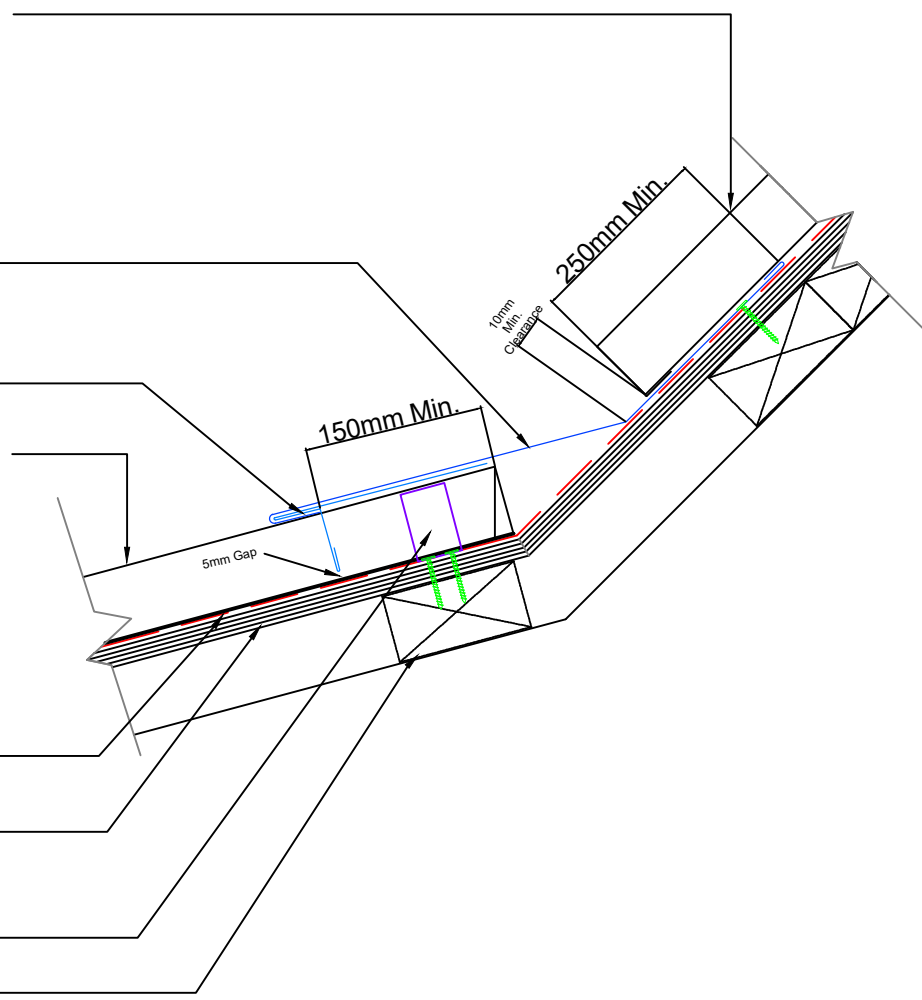

SS150 STANDING SEAM material	
0.55mm	Colorsteel® Endura
0.55mm	Colorsteel® Maxx
0.55mm	Zincalume

FREEMAN ROOFING STANDING SEAM TRAY

Change of Pitch flashing to match ALPINE TRAY material

Change of Pitch Under Flashing

FREEMAN ROOFING STANDING SEAM TRAY

Roofing Underlay

12mm min. plywood substrate refer Architect or building designer for timber treatment

Tray Clips

Purlin

Family owned since 1956

Whangārei | Tauranga | Wellington | Nelson | Blenheim
| Ashburton | Timaru | Dunedin | Wānaka | Queenstown

AUTHORISED SUPPLIER

SS150 Standing Seam Tray Change of Pitch Flashing

Scale:
1 : 5 @ A4

Issue Date:
17/07/2023

Document Name:
SST-CP1