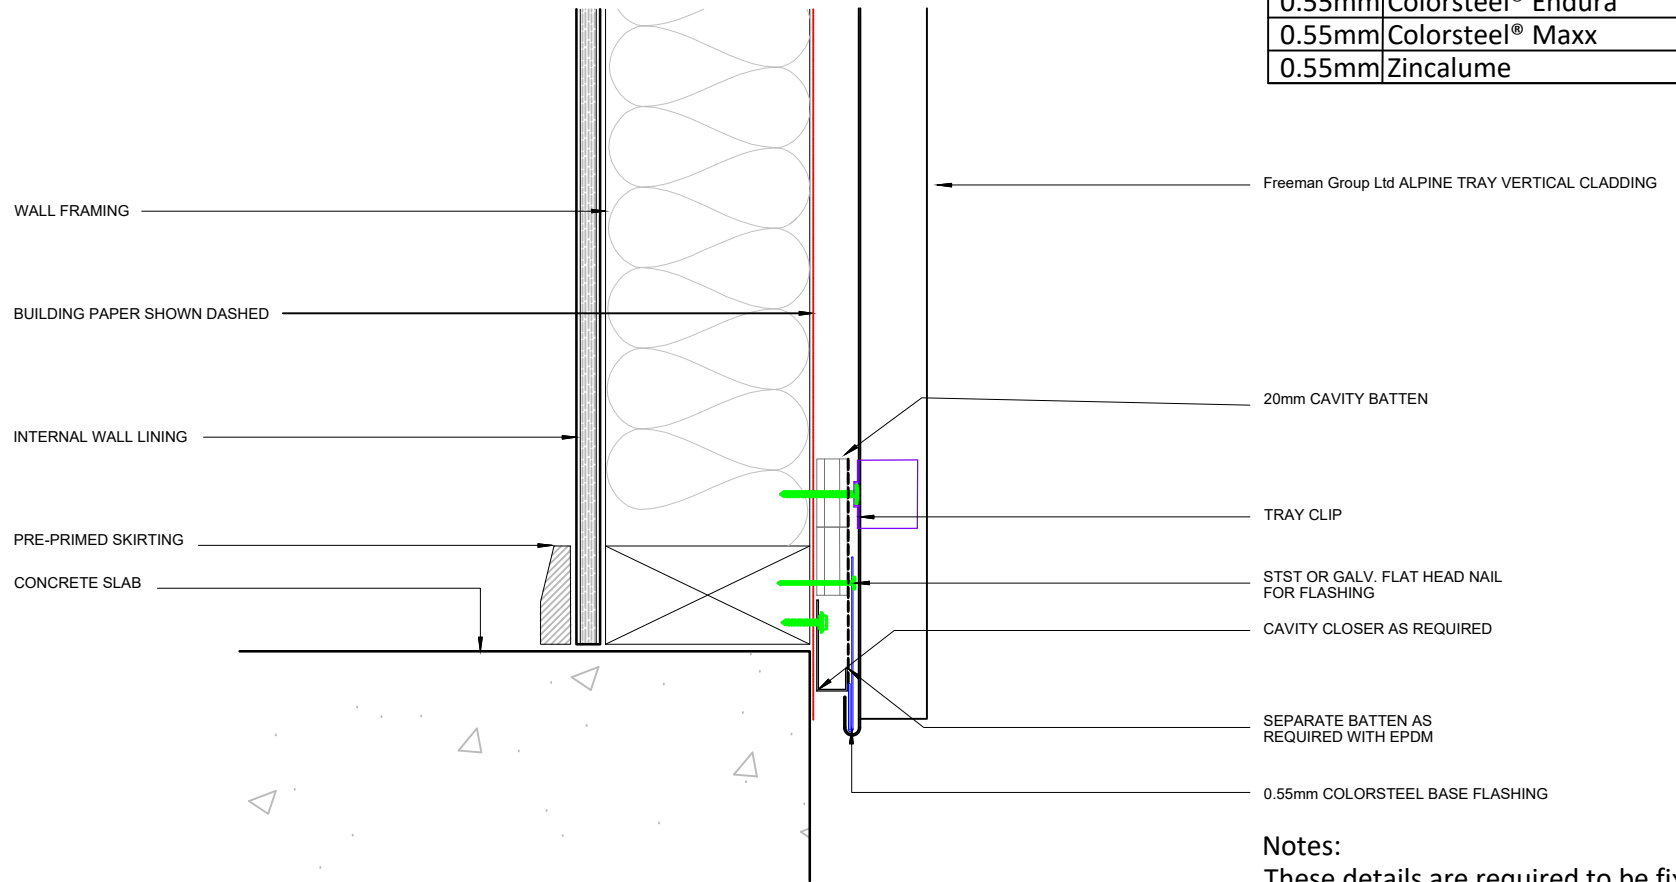

Freeman Group Ltd ALPINE TRAY

ALPINE TRAY material	
0.55mm	Colorsteel® Endura
0.55mm	Colorsteel® Maxx
0.55mm	Zincalume

Notes:
These details are required to be fixed to allow thermal movement .