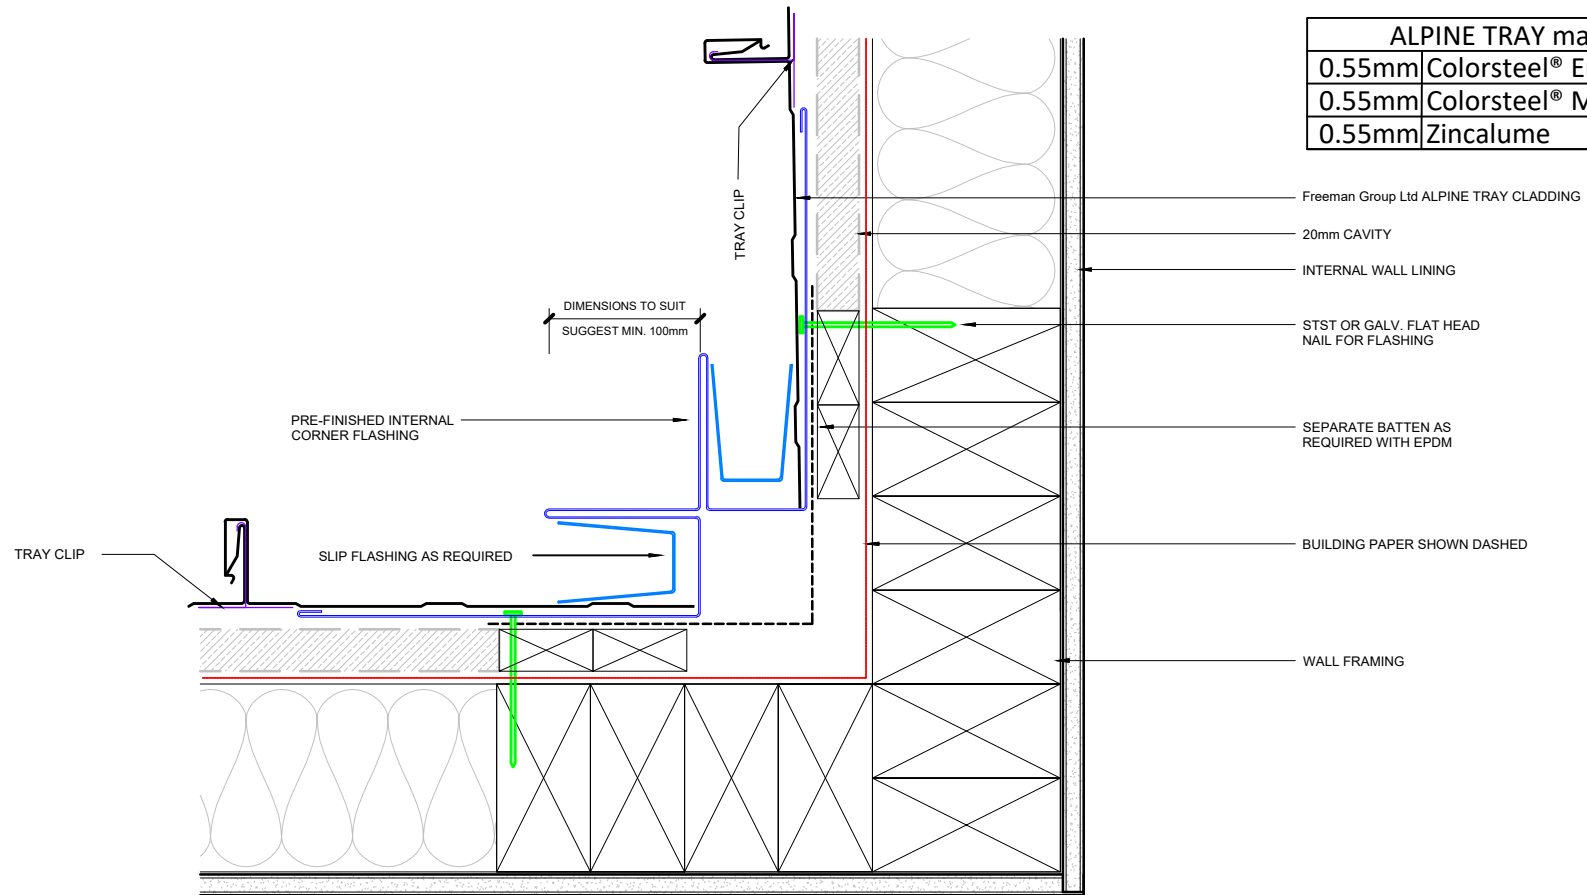

Freeman Group Ltd ALPINE TRAY

ALPINE TRAY material	
0.55mm	Colorsteel® Endura
0.55mm	Colorsteel® Maxx
0.55mm	Zincalume

Notes:
These details are required to be fixed to allow thermal movement .