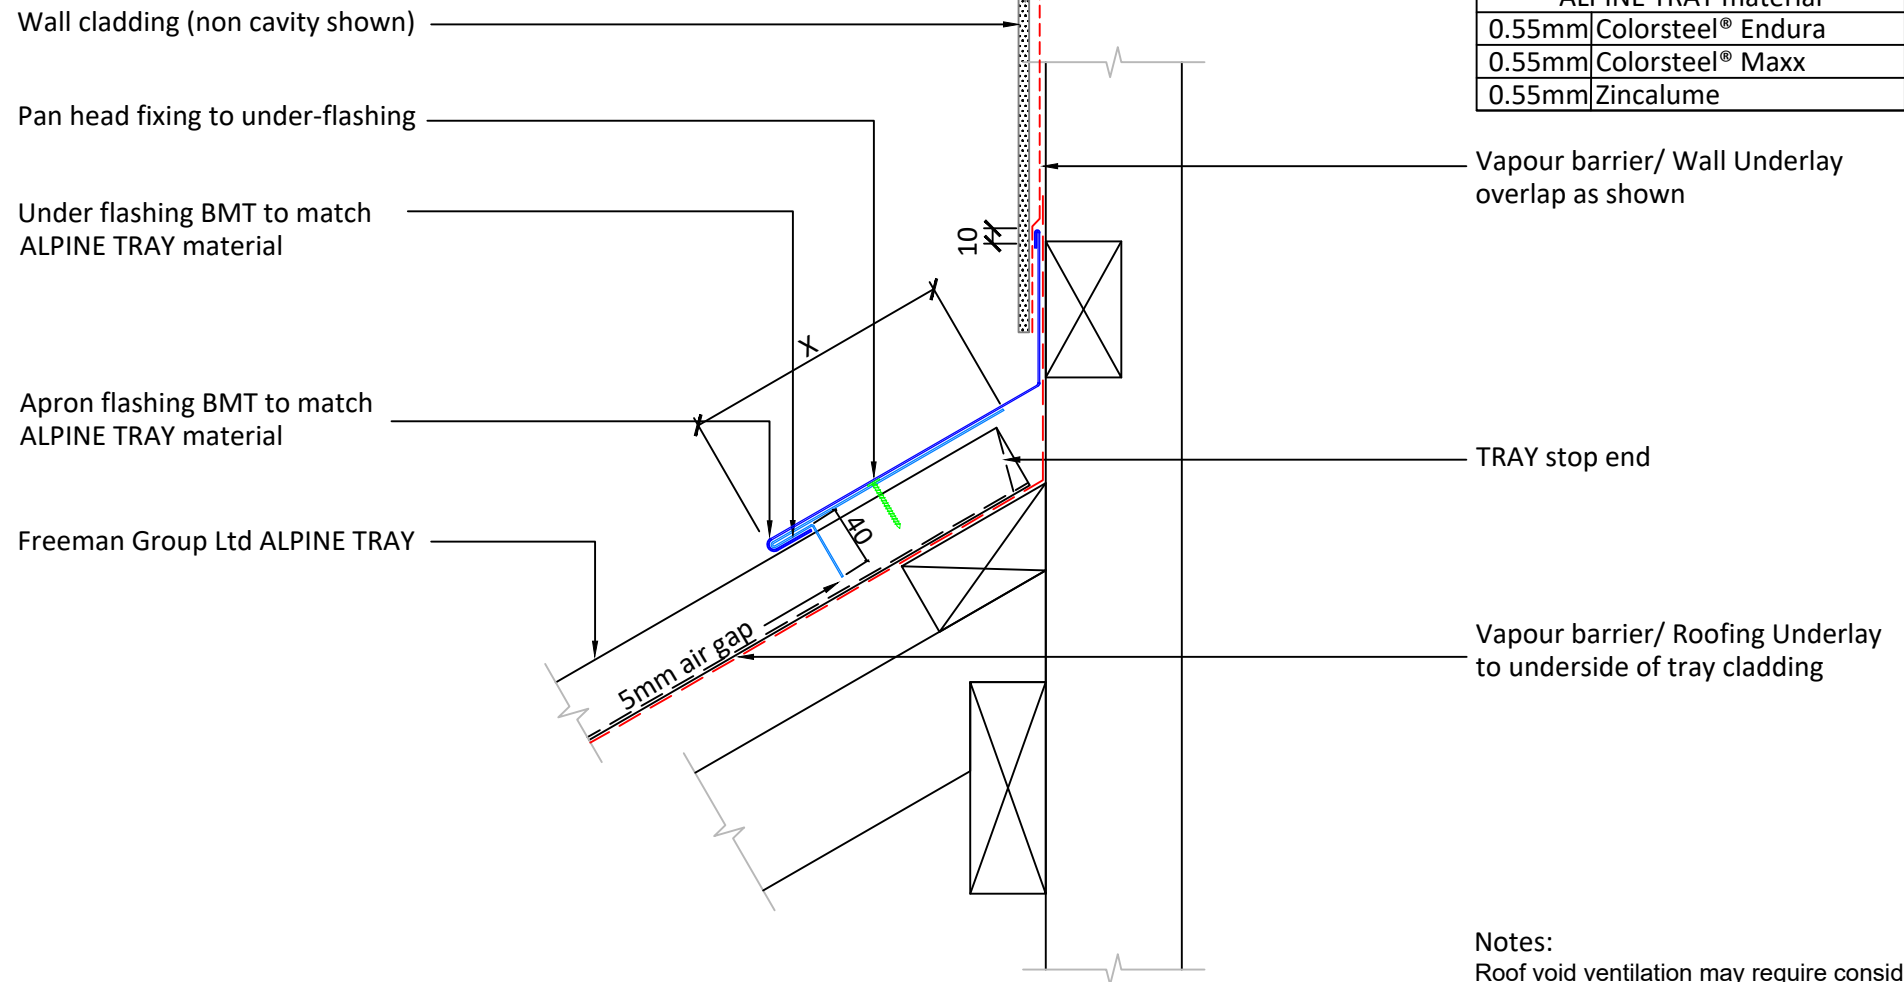

Freeman Group Ltd ALPINE TRAY

ALPINE TRAY material	
0.55mm	Colorsteel® Endura
0.55mm	Colorsteel® Maxx
0.55mm	Zincalume

Notes:
Roof void ventilation may require consideration as tray panels do not provide roof ventilation.