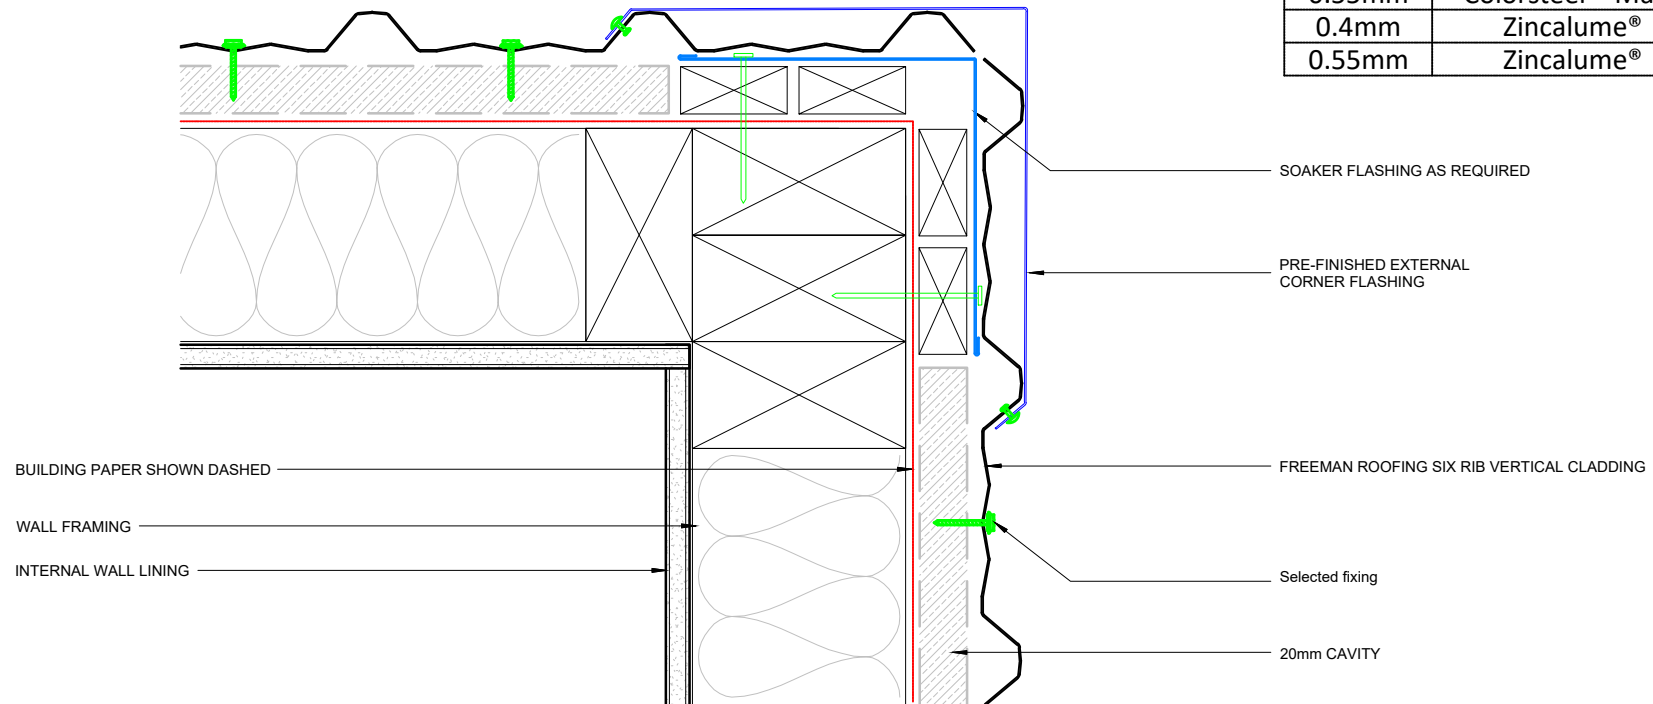

Freeman Roofing Six Rib	
0.4mm	Colorsteel® Endura
0.55mm	Colorsteel® Endura
0.4mm	Colorsteel® Maxx
0.55mm	Colorsteel® Maxx
0.4mm	Zincalume®
0.55mm	Zincalume®

Notes:  
 These details are required to be fixed  
 to allow thermal movement .