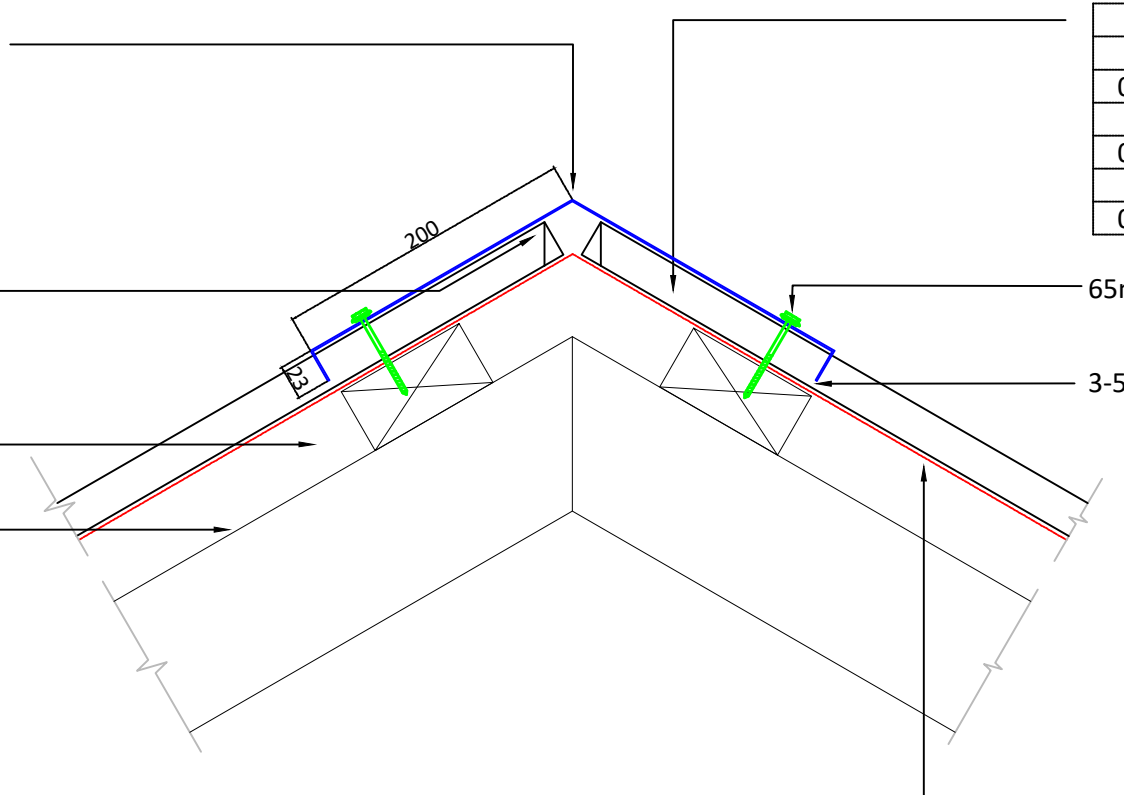

BMT ridge-flashings to match
5-RIB material

5-RIB stop end

treated timber batten

timber rafter

Vapour barrier/ Roofing Underlay
to underside of tray cladding

Freeman Group Ltd 5-Rib	
0.4mm	Colorsteel® Endura
0.55mm	Colorsteel® Endura
0.4mm	Colorsteel® Maxx
0.55mm	Colorsteel® Maxx
0.4mm	Zincalume®
0.55mm	Zincalume®

65mm Tek Hex head screw

3-5mm air gap

Notes:
These details are required to be fixed
to allow thermal movement .