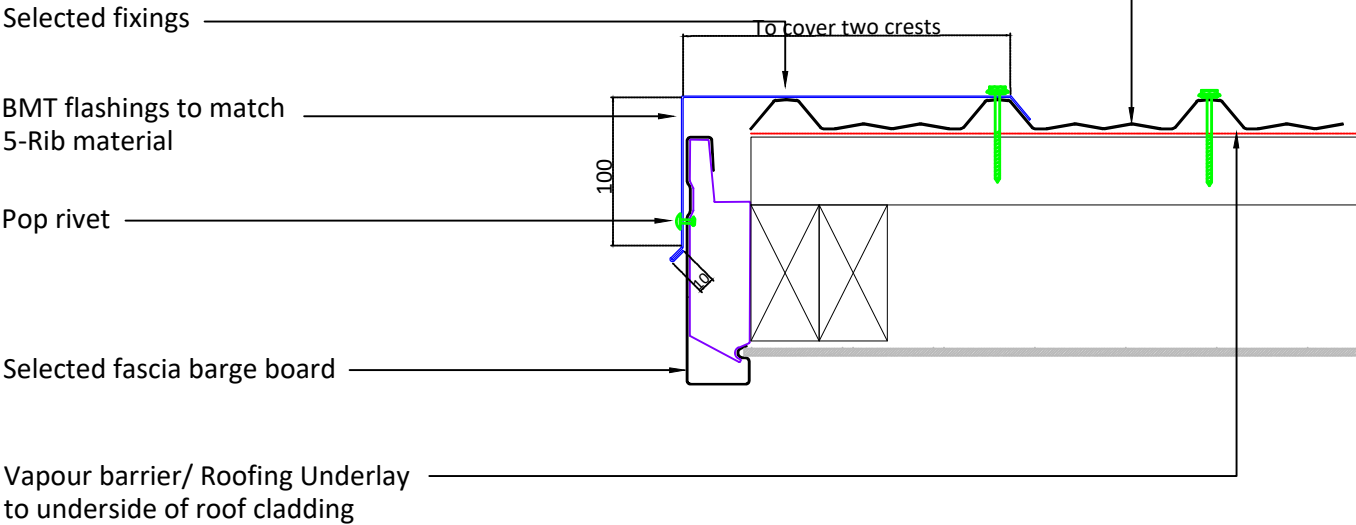

Freeman Group Ltd 5-Rib	
0.4mm	Colorsteel® Endura
0.55mm	Colorsteel® Endura
0.4mm	Colorsteel® Maxx
0.55mm	Colorsteel® Maxx
0.4mm	Zincalume®
0.55mm	Zincalume®

Notes:
 These details are required to be fixed
 to allow thermal movement .