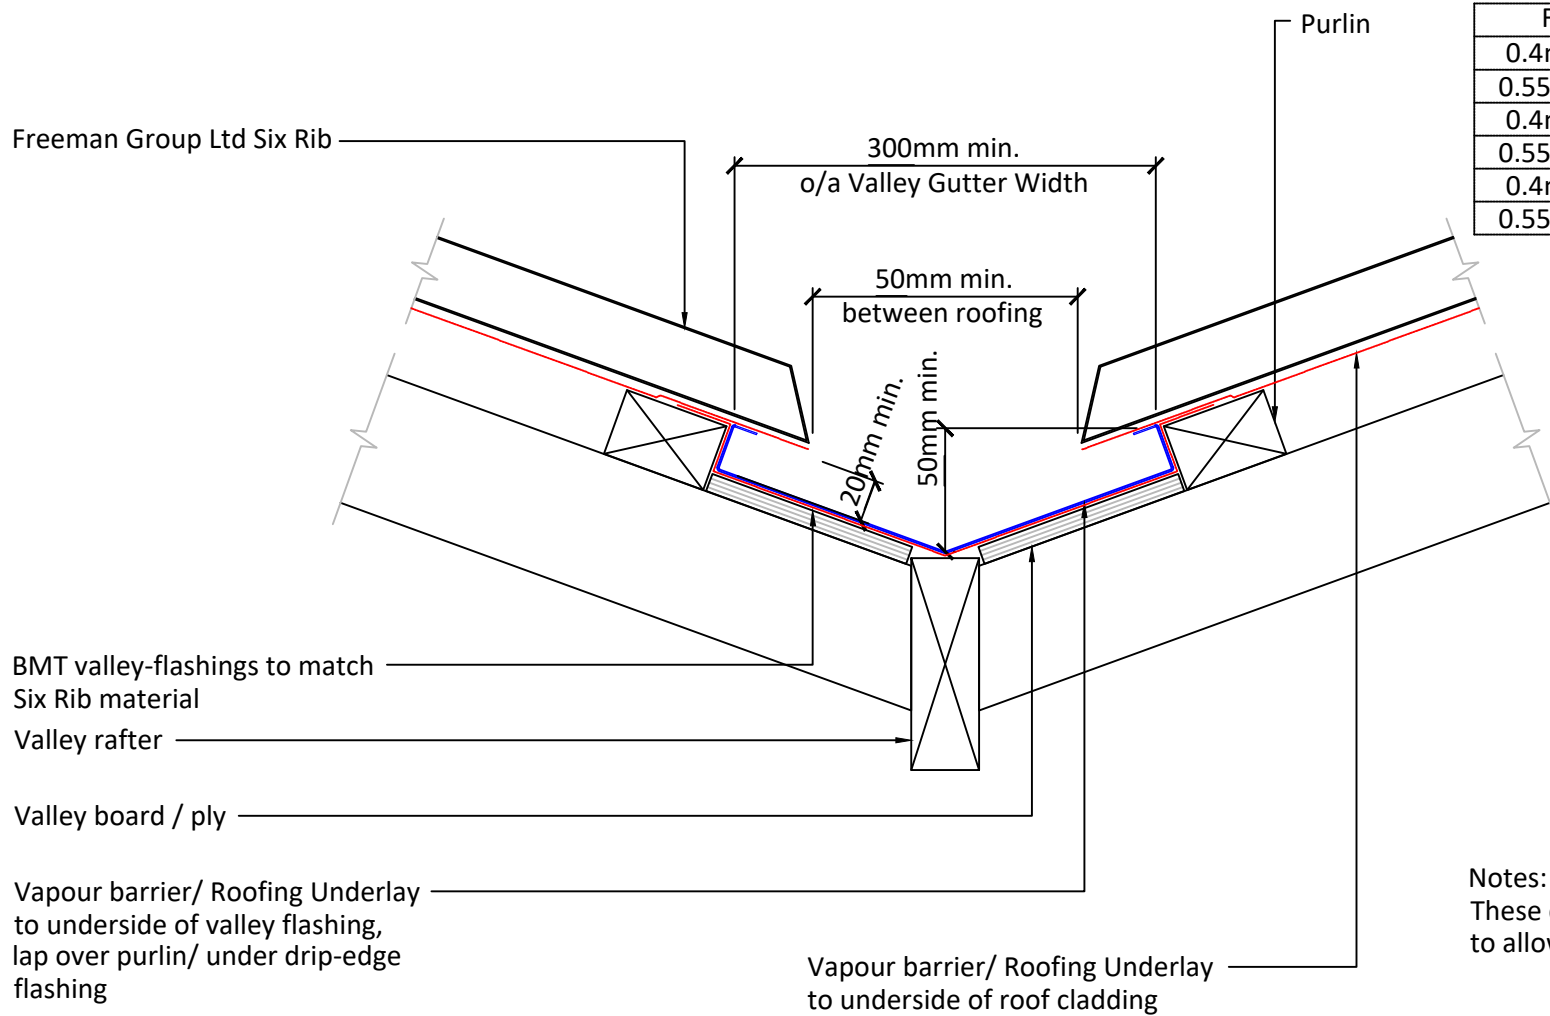

Freeman Roofing Six Rib	
0.4mm	Colorsteel® Endura
0.55mm	Colorsteel® Endura
0.4mm	Colorsteel® Maxx
0.55mm	Colorsteel® Maxx
0.4mm	Zincalume®
0.55mm	Zincalume®

Notes:
 These details are required to be fixed to allow thermal movement .