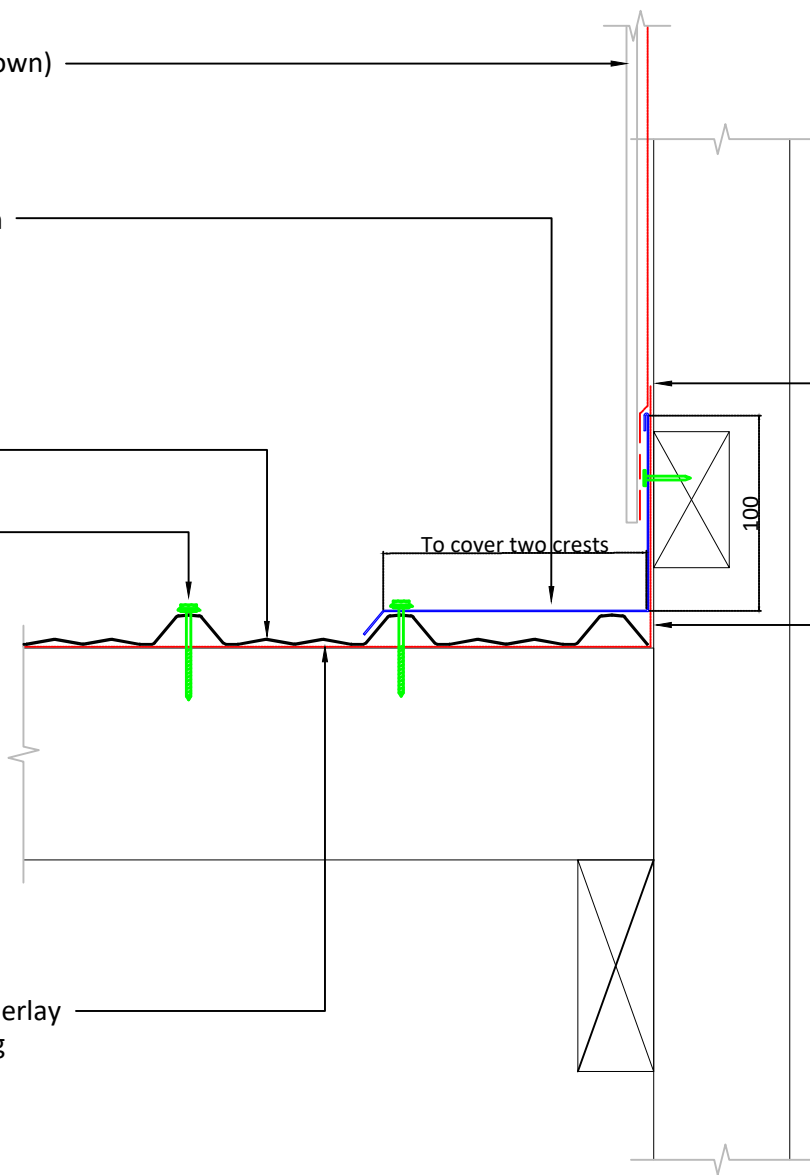

Wall cladding (non cavity shown)

BMT apron flashing to match Six Rib material

Freeman Group Ltd Six Rib

Selected fixings

Vapour barrier/ Roofing Underlay to underside of roof cladding

Freeman Roofing Six Rib	
0.4mm	Colorsteel® Endura
0.55mm	Colorsteel® Endura
0.4mm	Colorsteel® Maxx
0.55mm	Colorsteel® Maxx
0.4mm	Zincalume®
0.55mm	Zincalume®

Vapour barrier/ Wall Underlay lap as shown

Vapour barrier/ Wall Underlay lap as shown

Notes:  
These details are required to be fixed to allow thermal movement .

Family owned since 1956  
Whangārei | Tauranga | Wellington | Nelson | Blenheim  
| Ashburton | Timaru | Dunedin | Wānaka | Queenstown

Six Rib Residential Side Apron Flashing

Scale: 1 : 5 @ A4

Issue Date: 21/11/2023

Document Name: SRQ-SA1