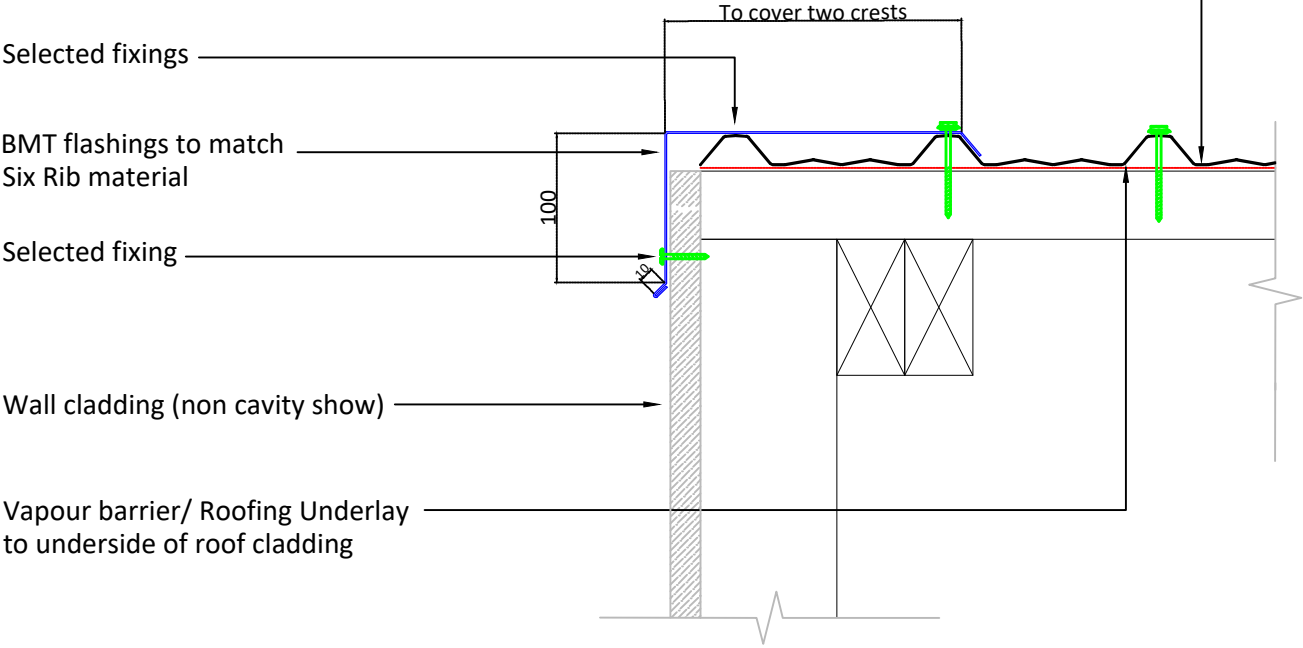

Freeman Roofing Six Rib	
0.4mm	Colorsteel® Endura
0.55mm	Colorsteel® Endura
0.4mm	Colorsteel® Maxx
0.55mm	Colorsteel® Maxx
0.4mm	Zincalume®
0.55mm	Zincalume®

Notes:
 These details are required to be fixed
 to allow thermal movement .