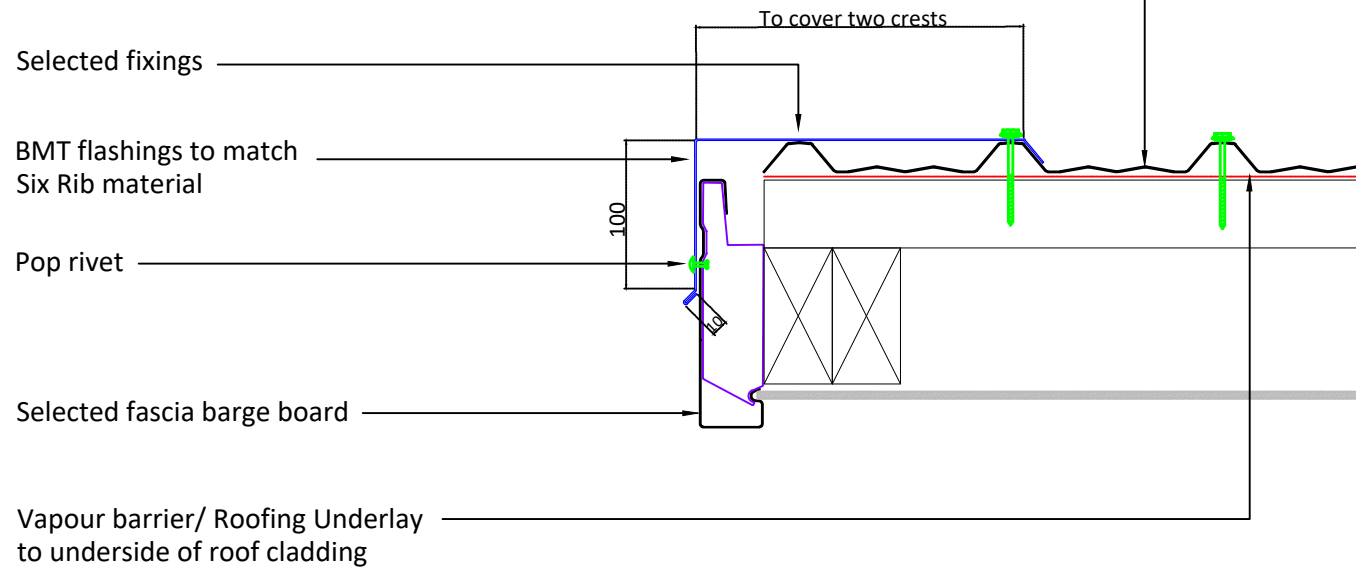

Freeman Roofing Six Rib	
0.4mm	Colorsteel® Endura
0.55mm	Colorsteel® Endura
0.4mm	Colorsteel® Maxx
0.55mm	Colorsteel® Maxx
0.4mm	Zincalume®
0.55mm	Zincalume®

Notes:
 These details are required to be fixed to allow thermal movement .