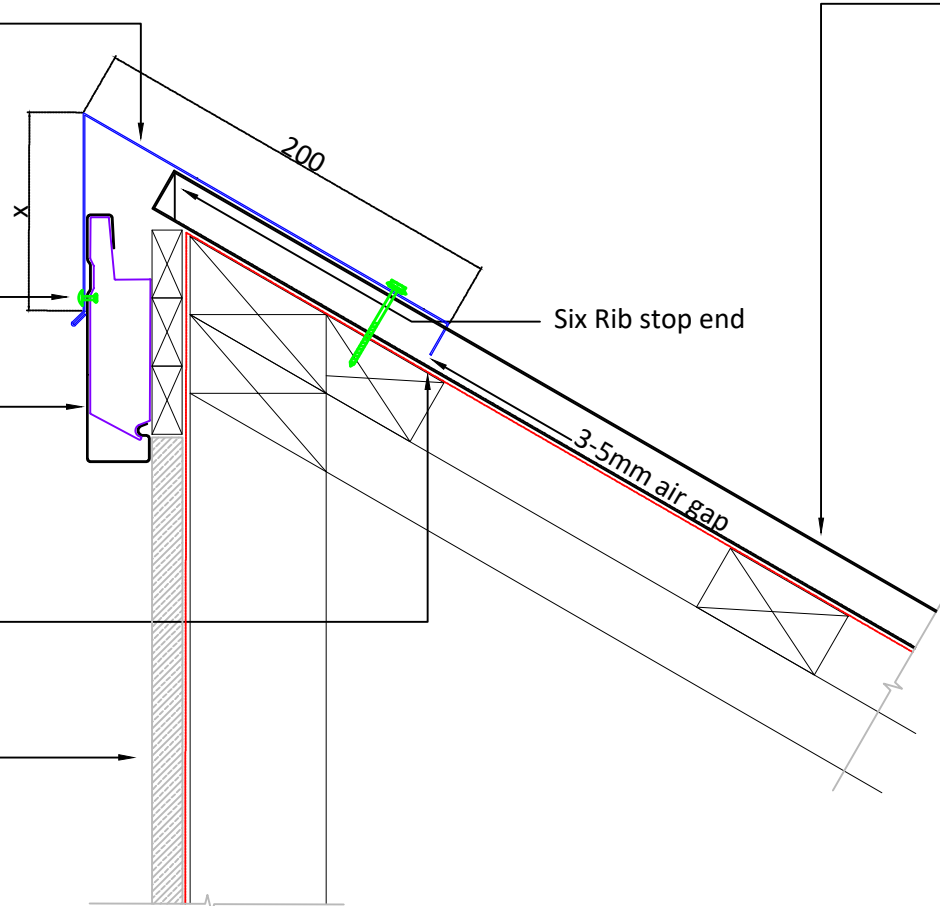

BMT apex-flashings to match Six Rib material

Pop rivet

Selected fascia barge board

Vapour barrier/ Roofing Underlay to underside of roof cladding

Wall cladding (non cavity shown)

Freeman Roofing Six Rib	
0.4mm	Colorsteel® Endura
0.55mm	Colorsteel® Endura
0.4mm	Colorsteel® Maxx
0.55mm	Colorsteel® Maxx
0.4mm	Zincalume®
0.55mm	Zincalume®

Notes:
These details are required to be fixed to allow thermal movement .