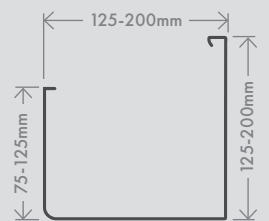

CUSTOM / COMMERCIAL BOX

Custom made box gutter can be made to any size you need for commercial purposes. A swage down the length of the gutter for strength and aesthetic purposes can also be added to suit your needs. Internal and external mounting brackets are available.