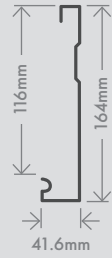

ALPINE FASCIA

Fascia is used as a base to attach the roof guttering on to, or as a cover to hide the fixing space between the roof, eaves and wall. More than just functional, Fascia is designed to form a neat, attractive edge between the roofing and wall surface, as well as preventing birds and rodents from gaining entry to your roof cavity.