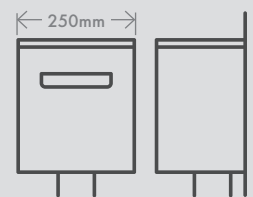

ALPINE FASCIA

Fascia is used as a base to attach the roof guttering on to, or as a cover to hide the fixing space between the roof, eaves and wall. More than just functional, Fascia is designed to form a neat, attractive edge between the roofing and wall surface, as well as preventing birds and rodents from gaining entry to your roof cavity.

DOWNPIPE

We have a wide range of rectangle profile or round profile Colorsteel™ downpipe to suit the colour and style of your roof. We also supply a complete range of downpipe elbows, T-junctions and mounting brackets. Available in 65mm, 80mm and 100mm.

CHIMNEY CAP

Chimney caps with or without a flu can be manufactured to meet customers' needs.

WITHOUT FLU

WITH FLU

RAINWATER HEAD

Custom rainwater heads can be manufactured to meet customers' needs. Available in Colorsteel, Zinalume and copper.

BOX

TAPERED