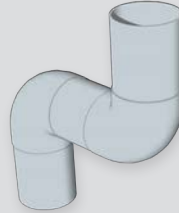

ALPINE QUAD

Quad gutter provides an attractive take on the traditional quarter round gutter, providing a bigger water flow capacity for higher rainfall areas. Quad's gently curved front and strong swaging offer a unique blend of traditional & modern looks.

ALPINE FASCIA

Fascia is used as a base to attach the roof guttering on to, or as a cover to hide the fixing space between the roof, eaves and wall. More than just functional, Fascia is designed to form a neat, attractive edge between the roofing and wall surface, as well as preventing birds and rodents from gaining entry to your roof cavity.

DOWNPIPE

We have a wide range of rectangle profile or round profile Colorsteel™ downpipe to suit the colour and style of your roof. We also supply a complete range of downpipe elbows, T-junctions and mounting brackets. Available in 65mm, 80mm and 100mm.