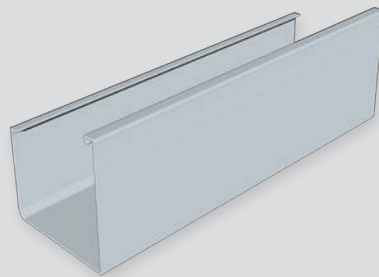

CUSTOM / COMMERCIAL BOX

Custom made box gutter can be made to any size you need for commercial purposes. A swage down the length of the gutter for strength and aesthetic purposes can also be added to suit your needs. Internal and external mounting brackets are available.

ALPINE QUAD

Quad gutter provides an attractive take on the traditional quarter round gutter, providing a bigger water flow capacity for higher rainfall areas. Quad's gently curved front and strong swaging offer a unique blend of traditional & modern looks.

ALPINE FASCIA

Fascia is used as a base to attach the roof guttering on to, or as a cover to hide the fixing space between the roof, eaves and wall. More than just functional, Fascia is designed to form a neat, attractive edge between the roofing and wall surface, as well as preventing birds and rodents from gaining entry to your roof cavity.

DOWNPIPE

We have a wide range of rectangle profile or round profile Colorsteel™ downpipe to suit the colour and style of your roof. We also supply a complete range of downpipe elbows, T-junctions and mounting brackets. Available in 65mm, 80mm and 100mm.