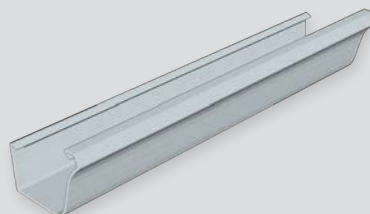

CUSTOM / COMMERCIAL BOX

Custom made box gutter can be made to any size you need for commercial purposes. A swage down the length of the gutter for strength and aesthetic purposes can also be added to suit your needs. Internal and external mounting brackets are available.

ALPINE QUAD

Quad gutter provides an attractive take on the traditional quarter round gutter, providing a bigger water flow capacity for higher rainfall areas. Quad's gently curved front and strong swaging offer a unique blend of traditional & modern looks.

ALPINE FASCIA

Fascia is used as a base to attach the roof guttering on to, or as a cover to hide the fixing space between the roof, eaves and wall. More than just functional, Fascia is designed to form a neat, attractive edge between the roofing and wall surface, as well as preventing birds and rodents from gaining entry to your roof cavity.

DOWNPIPE

We have a wide range of rectangle profile or round profile Colorsteel™ downpipe to suit the colour and style of your roof. We also supply a complete range of downpipe elbows, T-junctions and mounting brackets. Available in 65mm, 80mm and 100mm.