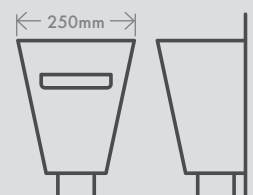

ALPINE FASCIA

Fascia is used as a base to attach the roof guttering on to, or as a cover to hide the fixing space between the roof, eaves and wall. More than just functional, Fascia is designed to form a neat, attractive edge between the roofing and wall surface, as well as preventing birds and rodents from gaining entry to your roof cavity.

DOWNPIPE

We have a wide range of rectangle profile or round profile Colorsteel™ downpipe to suit the colour and style of your roof. We also supply a complete range of downpipe elbows, T-junctions and mounting brackets. Available in 65mm, 80mm and 100mm.

CHIMNEY CAP

Chimney caps with or without a flu can be manufactured to meet customers' needs.

WITHOUT FLU

WITH FLU

RAINWATER HEAD

Custom rainwater heads can be manufactured to meet customers' needs. Available in Colorsteel, Zinalume and copper.

BOX

TAPERED